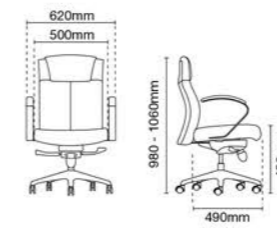

LEATHER SERIES

ZY5210L-16S50
Presidential high back

- AB16 aluminium base
- S50 metal chrome armrest
- MH008 swivel knee tilt synchronized mechanism

ZY5211L-16S50
Presidential medium back

- AB16 aluminium base
- S50 metal chrome armrest
- MH008 swivel knee tilt synchronized mechanism

ZY5212L-16S50
Executive low back

- AB16 aluminium base
- S50 metal chrome armrest
- MH008 swivel knee tilt synchronized mechanism

ZY5213L-89CA
Visitor / Conference chair with arm

- 89CA chrome cantilever base