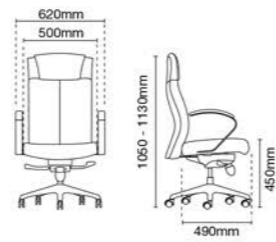

LEATHER SERIES

ZY5210L-16S50
Presidential high back

- AB16 aluminium base
- S50 metal chrome armrest
- MH008 swivel knee tilt synchronized mechanism

ZY5211L-16S50
Presidential medium back

- AB16 aluminium base
- S50 metal chrome armrest
- MH008 swivel knee tilt synchronized mechanism

ZY5212L-16S50
Executive low back

- AB16 aluminium base
- S50 metal chrome armrest
- MH008 swivel knee tilt synchronized mechanism

ZY5213L-89CA
Visitor / Conference chair with arm

- 89CA chrome cantilever base