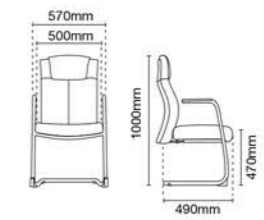

LEATHER SERIES

- AB16 aluminium base
- S50 metal chrome armrest
- MH008 swivel knee tilt synchronized mechanism

- AB16 aluminium base
- S50 metal chrome armrest
- MH008 swivel knee tilt synchronized mechanism

- AB16 aluminium base
- S50 metal chrome armrest
- MH008 swivel knee tilt synchronized mechanism

- 89CA chrome cantilever base