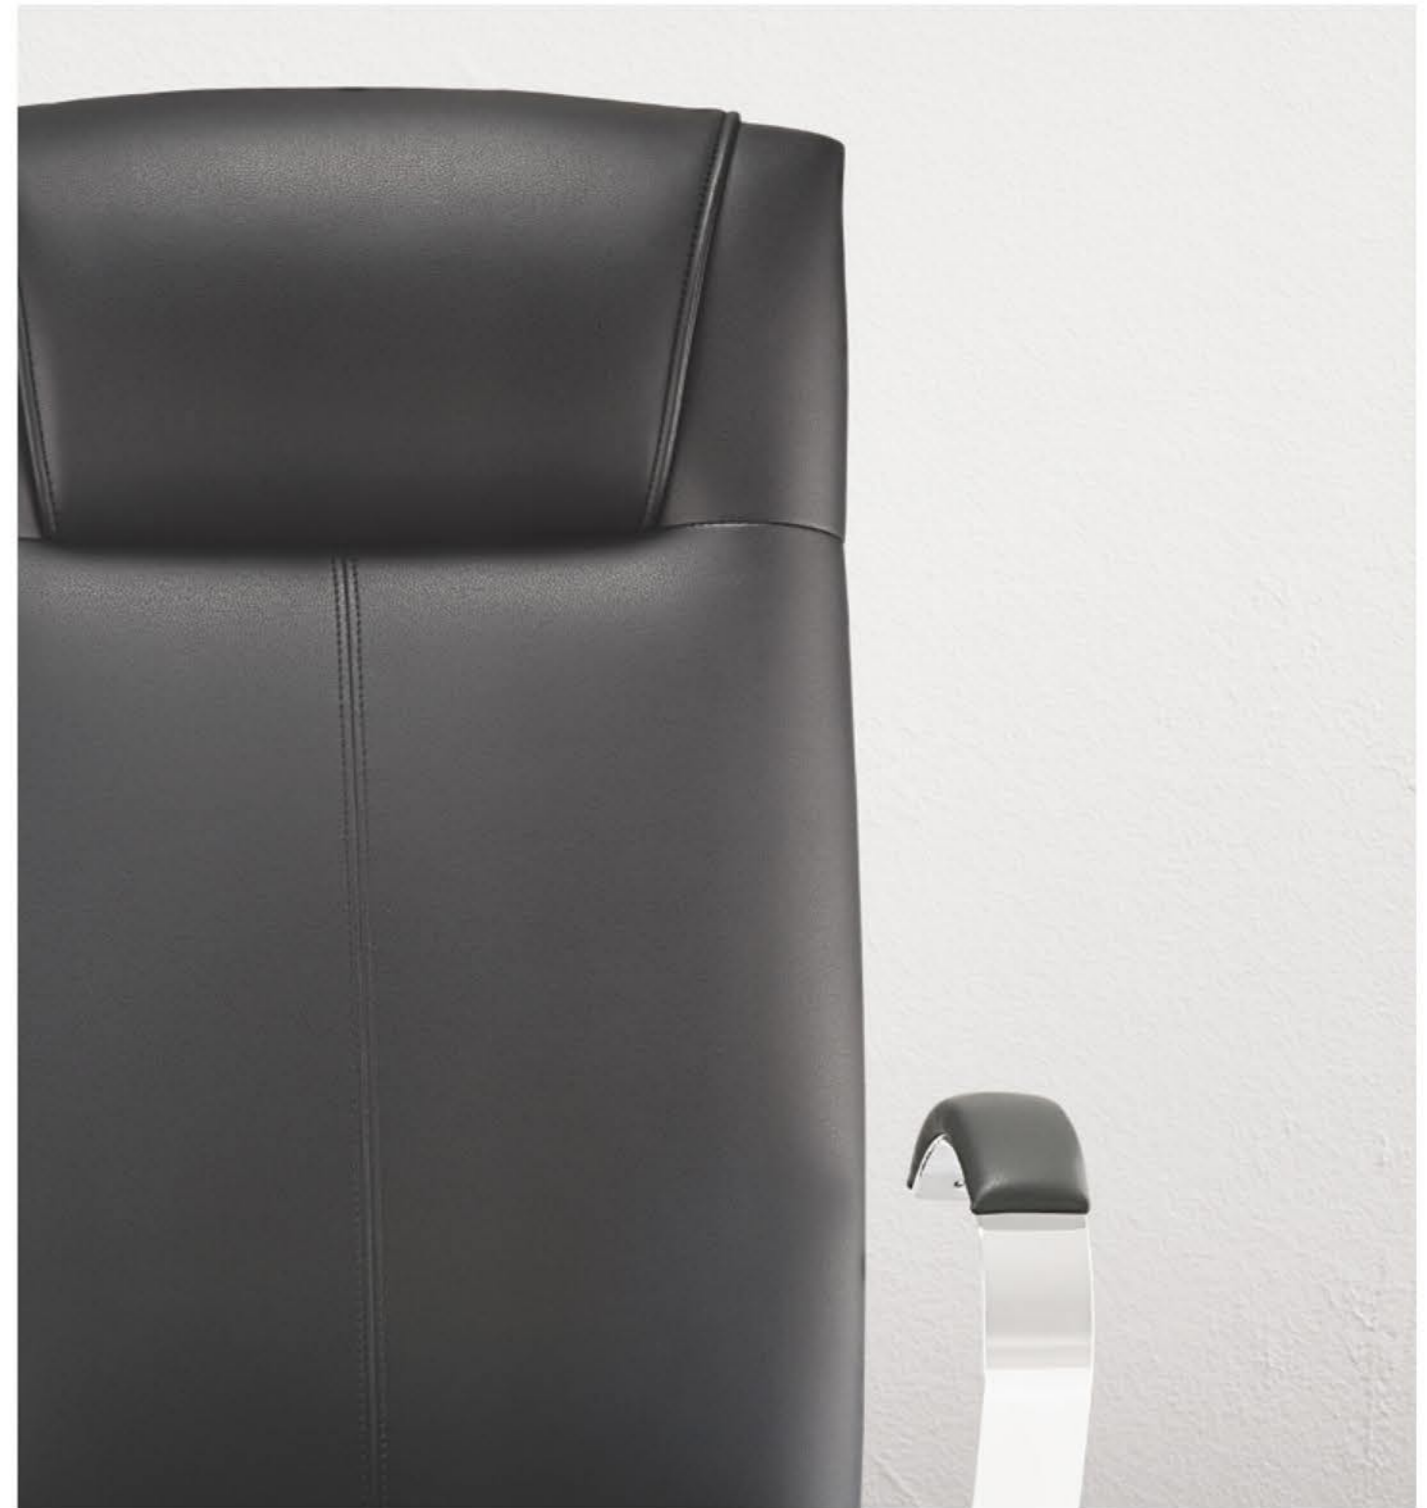

www.saidina.com.my

zytko

Whether you are bringing a bit of classic, stately style to your well appointed workspace or adding a dash of versatile appeal to the craft corner, Zytco is an essential addition to your updated abode.

LEATHER SERIES

ZY5210L-16S50
Presidential high back

- AB16 aluminium base
- S50 metal chrome armrest
- MH008 swivel knee tilt synchronized mechanism

ZY5211L-16S50
Presidential medium back

- AB16 aluminium base
- S50 metal chrome armrest
- MH008 swivel knee tilt synchronized mechanism

OPTIONAL SPECIFICATION

Fine Stitches

Enhanced quality upholstery and fine stitching workmanship. (Pic 1)

Chrome Armrest

Chrome metal frame armrest with upholstery armpad is designed for its visual aesthetics, durability and reliability. The top upholstery armpad provides soft texture and cushiony feel for a more comfortable resting of elbows. (Pic 2)

Tilting Mechanism

Swivel Knee Tilt Synchronized Mechanism with multi tilting lock system and tilt at 30° reclining position, not only allows separate tilting of backrest and seating in different angles, but also with angle locker helps user to control over tilting angles depending on preferred working postures, making every seating position a perfect balanced environment. (Pic 5)