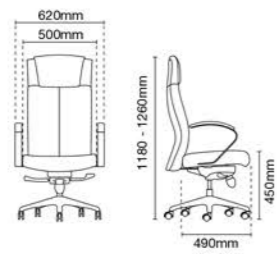

LEATHER SERIES

ZY5210L-16S50
Presidential high back

- AB16 aluminium base
- S50 metal chrome armrest
- MH008 swivel knee tilt synchronized mechanism

ZY5211L-16S50
Presidential medium back

- AB16 aluminium base
- S50 metal chrome armrest
- MH008 swivel knee tilt synchronized mechanism